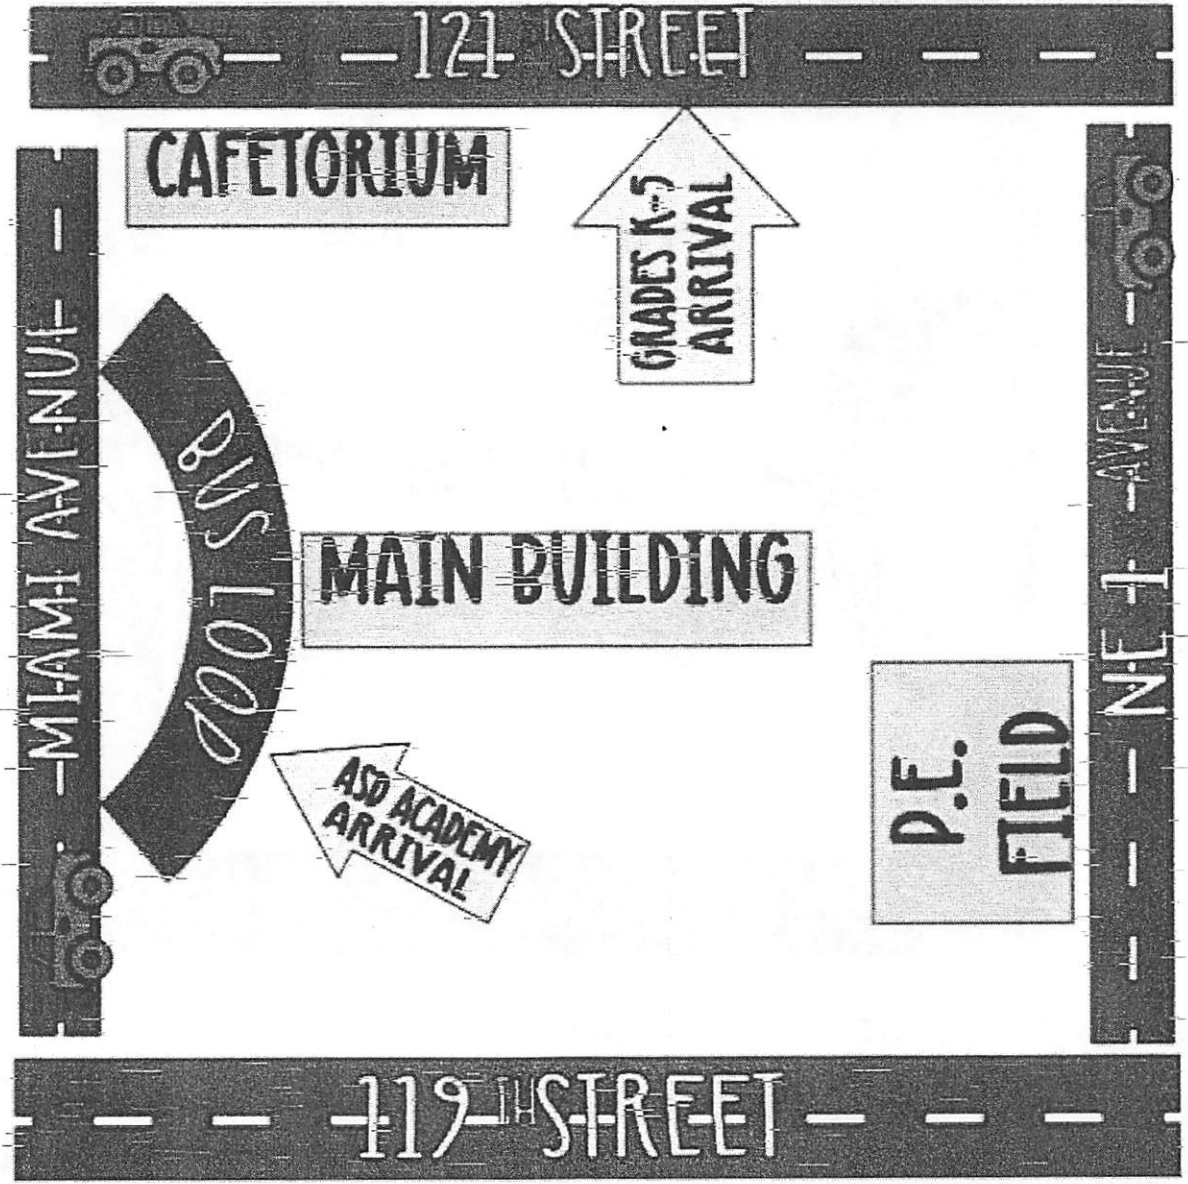

GRATIGNY

ARRIVALS

FREE BREAKFAST	K-1 ARRIVAL TIME	2ND-5TH ARRIVAL TIME
7:45-8:15	8:10 AM	8:20 AM

DISMISSALS

GRADE TIME LOCATION

GRADE	TIME	LOCATION
PRE-K	1:50	CAFETORIUM
KINDERGARTEN	1:50	CAFETORIUM
1ST GRADE	1:50	CAFETORIUM
2ND GRADE	3:05	NE 1 ST AVENUE
3RD GRADE	3:05	NE 1 ST AVENUE
4TH GRADE	3:05	121 ST STREET
5TH GRADE	3:05	121 ST STREET
ASD	K-1 1:50 2-5 3:05	BUS LOOP

Wednesday's Dismissal K-5
1:50PM