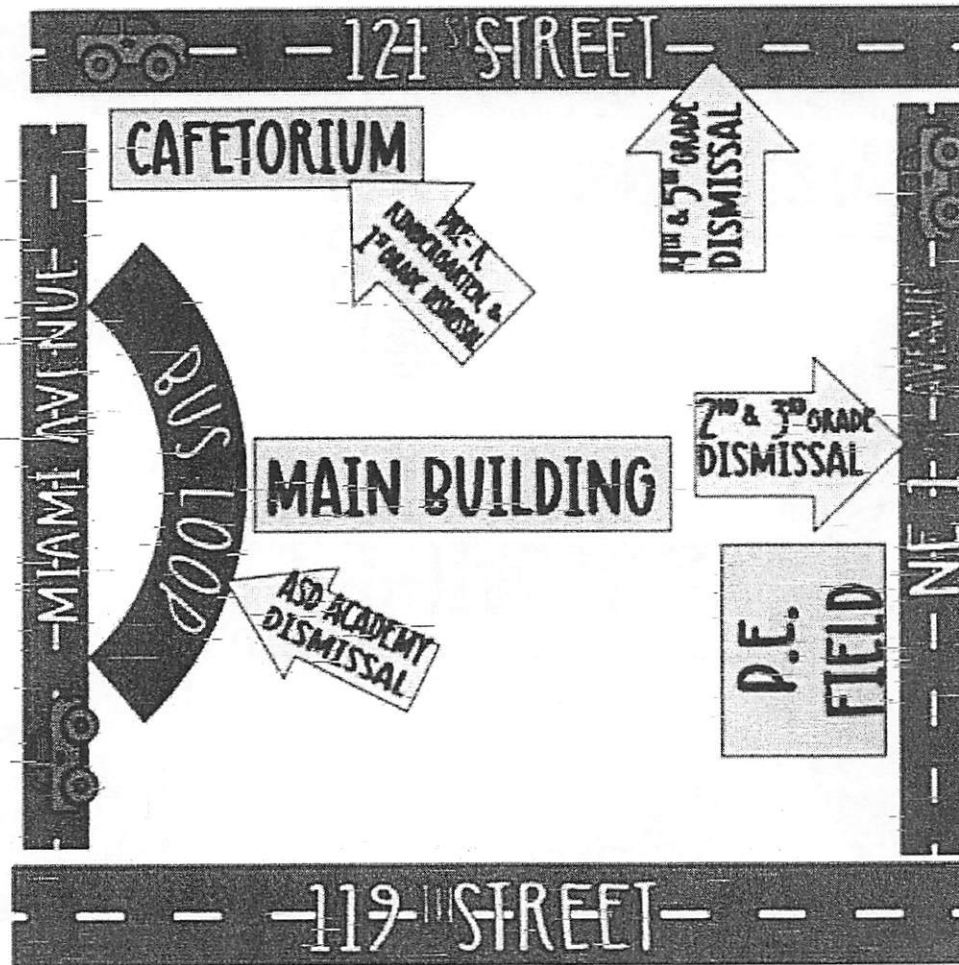

GRATIGNY

ARRIVALS

FREE BREAKFAST	K-1 ARRIVAL TIME	2ND-5TH ARRIVAL TIME
7:45-8:15	8:10 AM	8:20 AM

DISMISSALS

GRADE TIME LOCATION

GRADE	TIME	LOCATION
PRE-K	1:50	CAFETORIUM
KINDERGARTEN	1:50	CAFETORIUM
1ST GRADE	1:50	CAFETORIUM
2ND GRADE	3:05	NE 1 ST AVENUE
3RD GRADE	3:05	NE 1 ST AVENUE
4TH GRADE	3:05	121 ST STREET
5TH GRADE	3:05	121 ST STREET
ASD	K-1 1:50 2-5 3:05	BUS LOOP